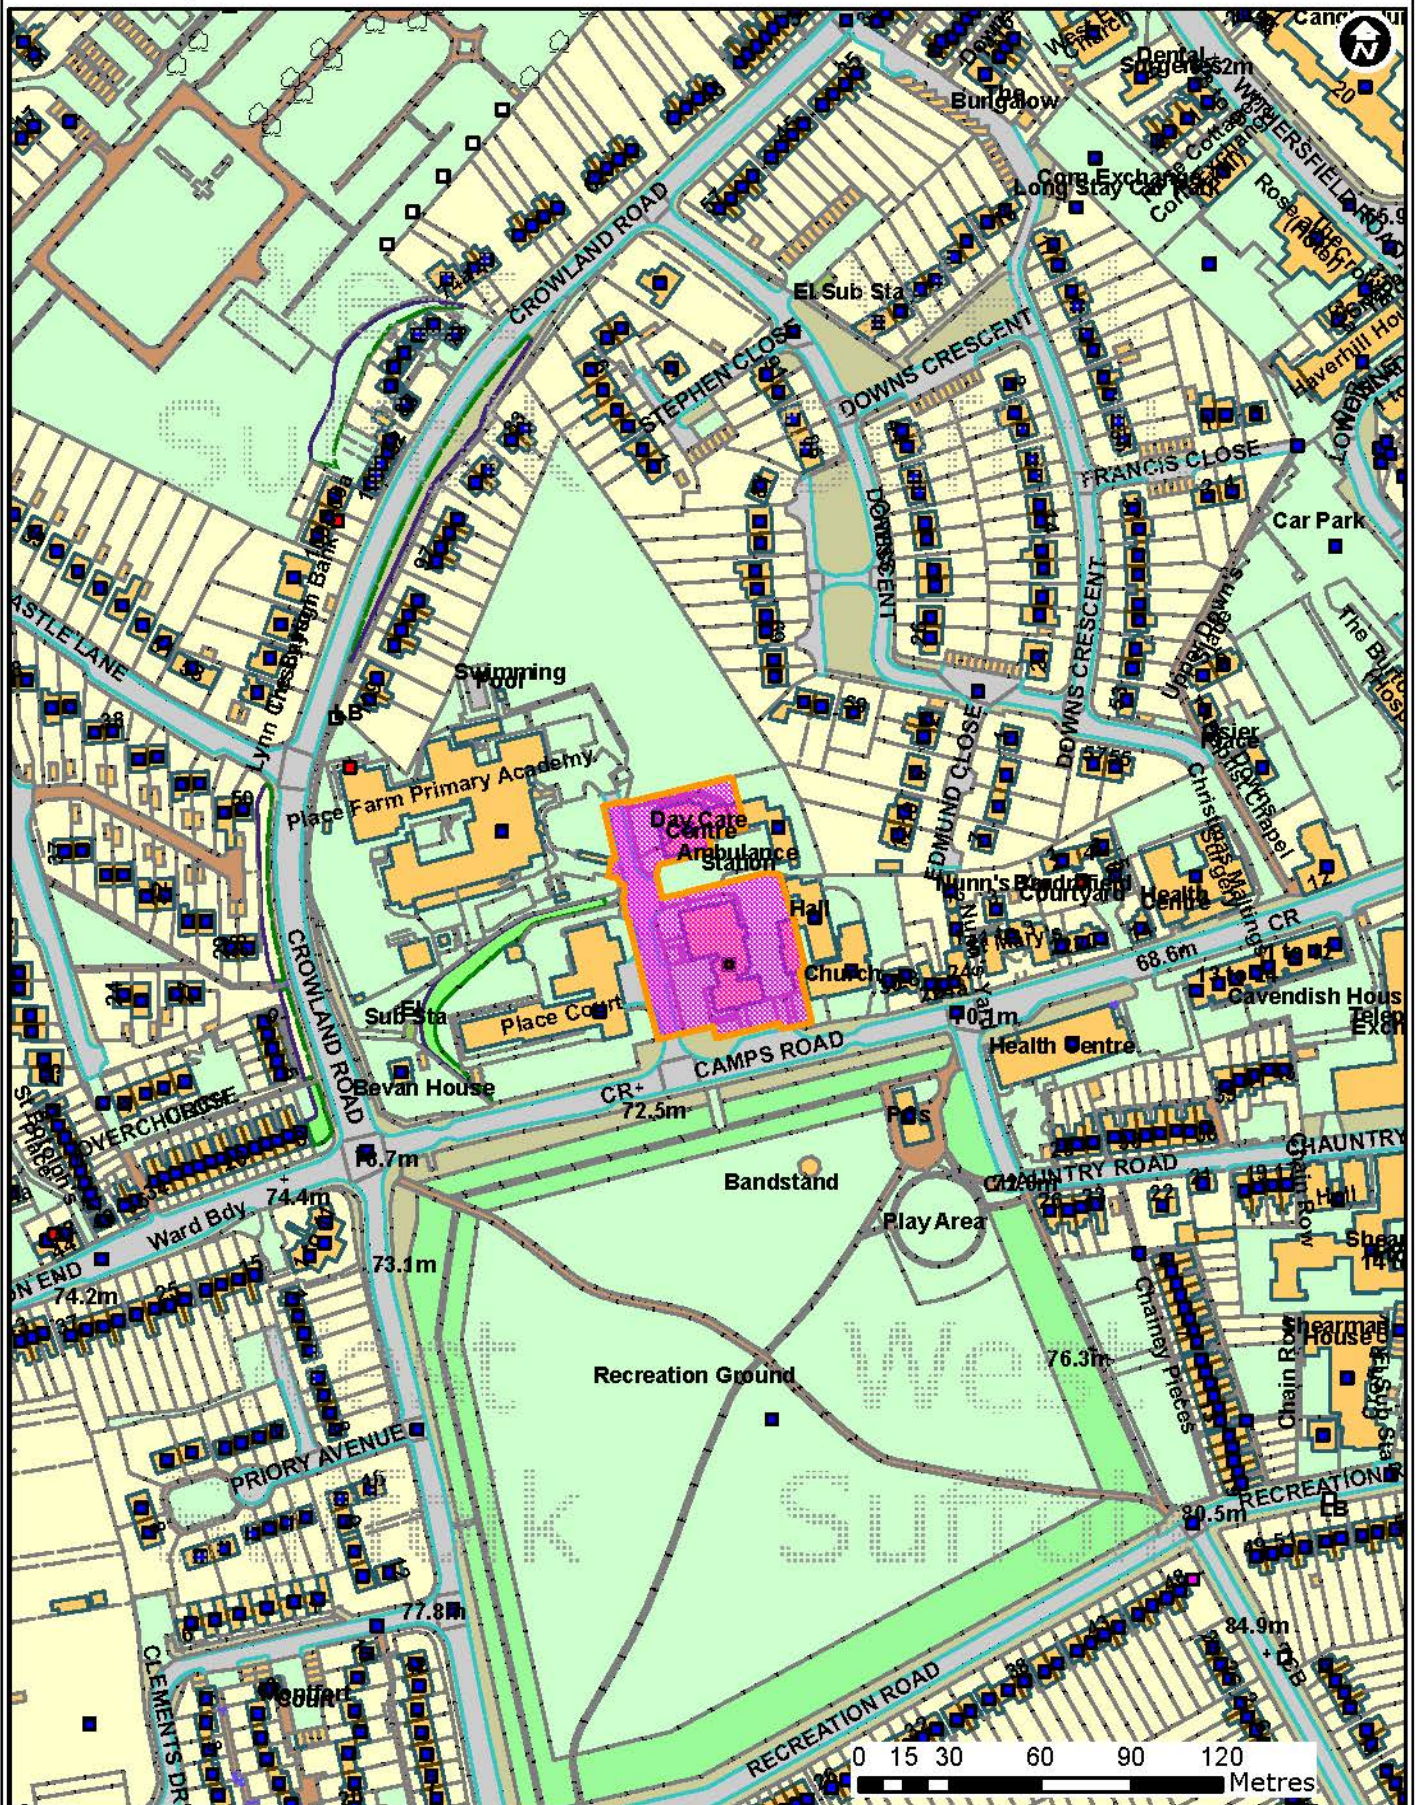

# DC/16/1252/OUT

Place Court, Haverhill

Forest Heath • St Edmundsbury

**West Suffolk**  
working together

© Crown Copyright and database rights 2016 OS 100019675/100023282. You are not permitted to copy, sub-license, distribute or sell any of this data to third parties in any form. Use of this data is subject to terms and conditions. See [www.westsuffolk.gov.uk/disclaimer.cfm](http://www.westsuffolk.gov.uk/disclaimer.cfm).

**Scale: 1:2,500**  
**Date: 12/12/2016**